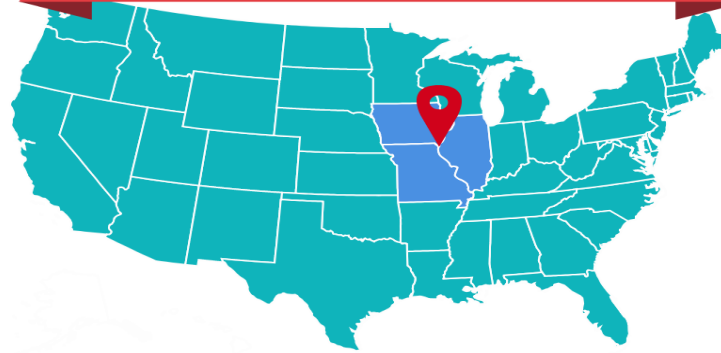

This is Nauvoo!

Airports Access

Southeast Iowa Regional Airport...	27 miles
Quincy Regional Airport.....	55 miles
Moline Quad Cities (MLI).....	100 miles
Peoria Intl Airport (PIA).....	101 miles
Eastern Iowa Airport (CID).....	114 miles
St. Louis (STL)	172 miles
Chicago O'Hare (ORD)	269 miles

Train Stations

Ft. Madison.....	21 miles
Burlington.....	29 miles
Quincy	45 miles
Macomb.....	51 miles

Buses

Bus service provided by Burlington Trailways & Greyhound in two nearby towns (Fort Madison & Keokuk)